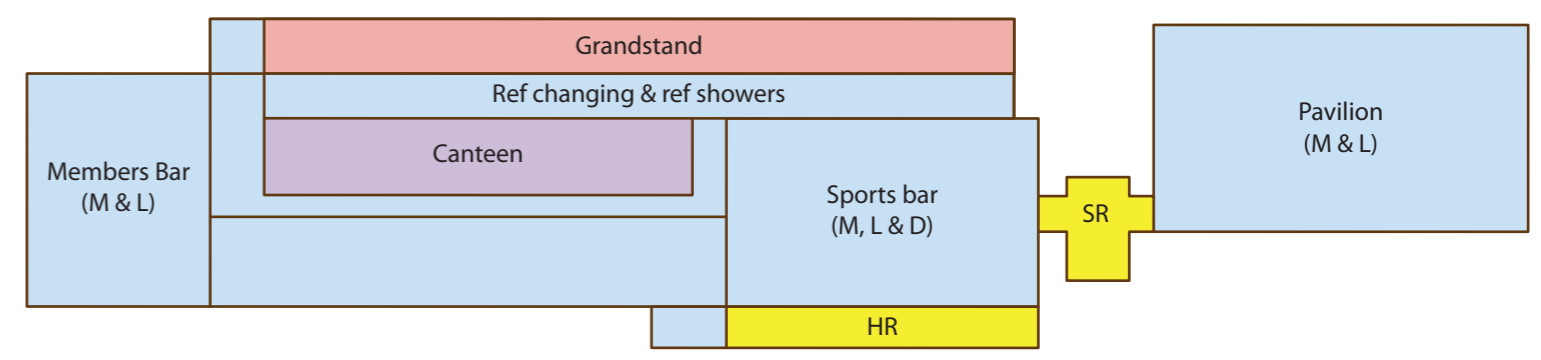

1. **Key:**
2. 1 Contact Control Tent
   - 2 Contact Players Tent
   - 3 Ball Boys
   - 4 Officials
   - 5 Touch Control Tent
   - 6 Touch Players Tent
   - 7 Touch Officials Tent
   - 8 PA Centre
   - 9 Business Networking Zone
   - 10 Catering Tent
   - 11 Press Tent
   - 13 Cess Pit
   - 12 Shop
   - 14 BBQ / Spectator Food Point
   - 15 Water Bowser
   - 13 Cess Pit
   - SR Spectator Registration
   - HR Hospitalsity Registration
   - S Shower
   - SC Screen
   - L Ladies Toilet
   - M Mens Toilet
   - D Disabled Toilet
   - Cl Cloakroom
   - Ch Changing Room

Diagram of Clubhouse